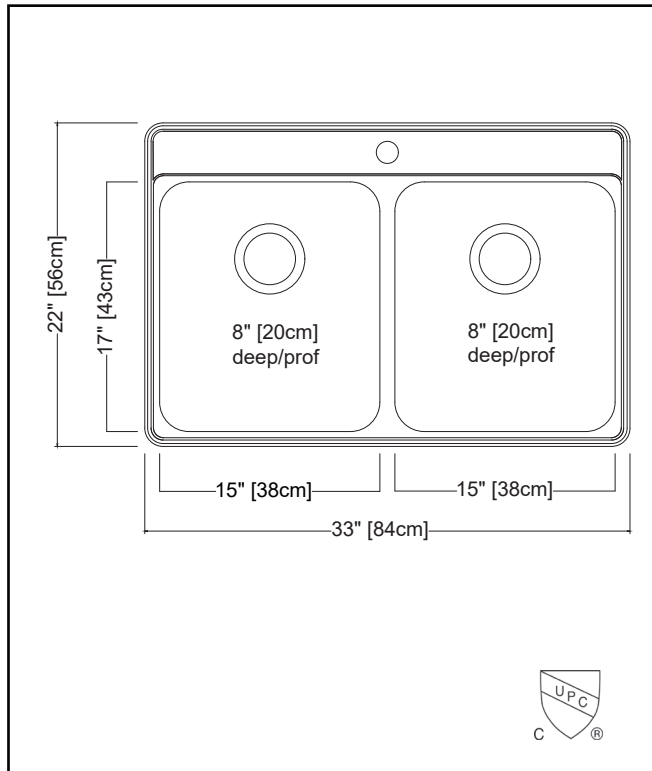

### DOUBLE BOWL 20 GAUGE TOPMOUNT/DROP IN

**MODEL: CDLA3322-8-4CBN (4 FAUCET HOLES)**

**MODEL: CDLA3322-8-3CBN (3 FAUCET HOLES)**

**MODEL: CDLA3322-8-1CBN (1 FAUCET HOLE)**

- ✓ EZ Torque hassle-free installation system that simplifies the installation process...just drop and drill
- ✓ Sound dampening system that reduces excess noise from running water and disposal vibration
- ✓ Resilient finish offers lasting durability
- ✓ Topmount/Drop In installation is a favorite for quick kitchen upgrades due to ease of installation and versatility of placement

## TECHNICAL FEATURES

OVERALL SINK SIZE (OD)	22" FB x 33" LR
EQUAL BOWL SIZE (ID)	17" FB x 15" LR x 8" DP
MINIMUM CABINET SIZE	36"
MATERIAL	20 Gauge
CORNER RADIUS	50 mm
STAINLESS STEEL FINISH	Satin Finish
DRAIN HOLE LOCATION	Rear
INSTALLATION TYPE	Topmount/Drop In
SOUND COATING	Sound Pads
WEIGHT	17.2 lbs
WARRANTY	Limited Lifetime
COUNTRY OF ORIGIN	Vietnam